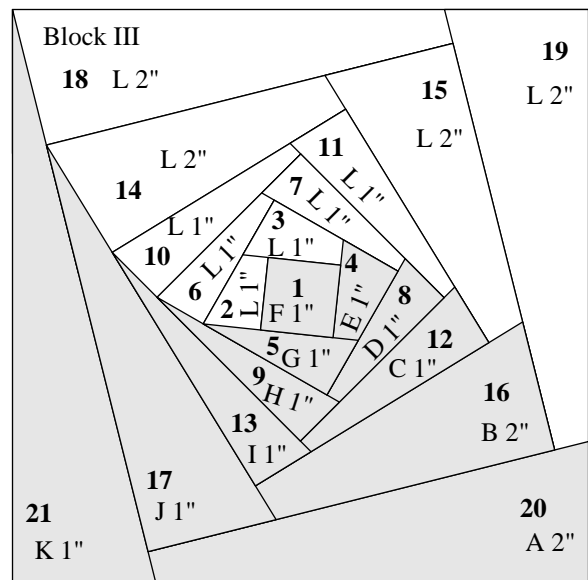

Foundation Masters

Reader has permission to photocopy these foundations for personal use.

Foundation guide's overall size: 6" x 6"

Foundation guide's overall size: 3" x 3"

Note: no seam allowance is included in foundations.

Foundation guide's overall size: 6" x 6"