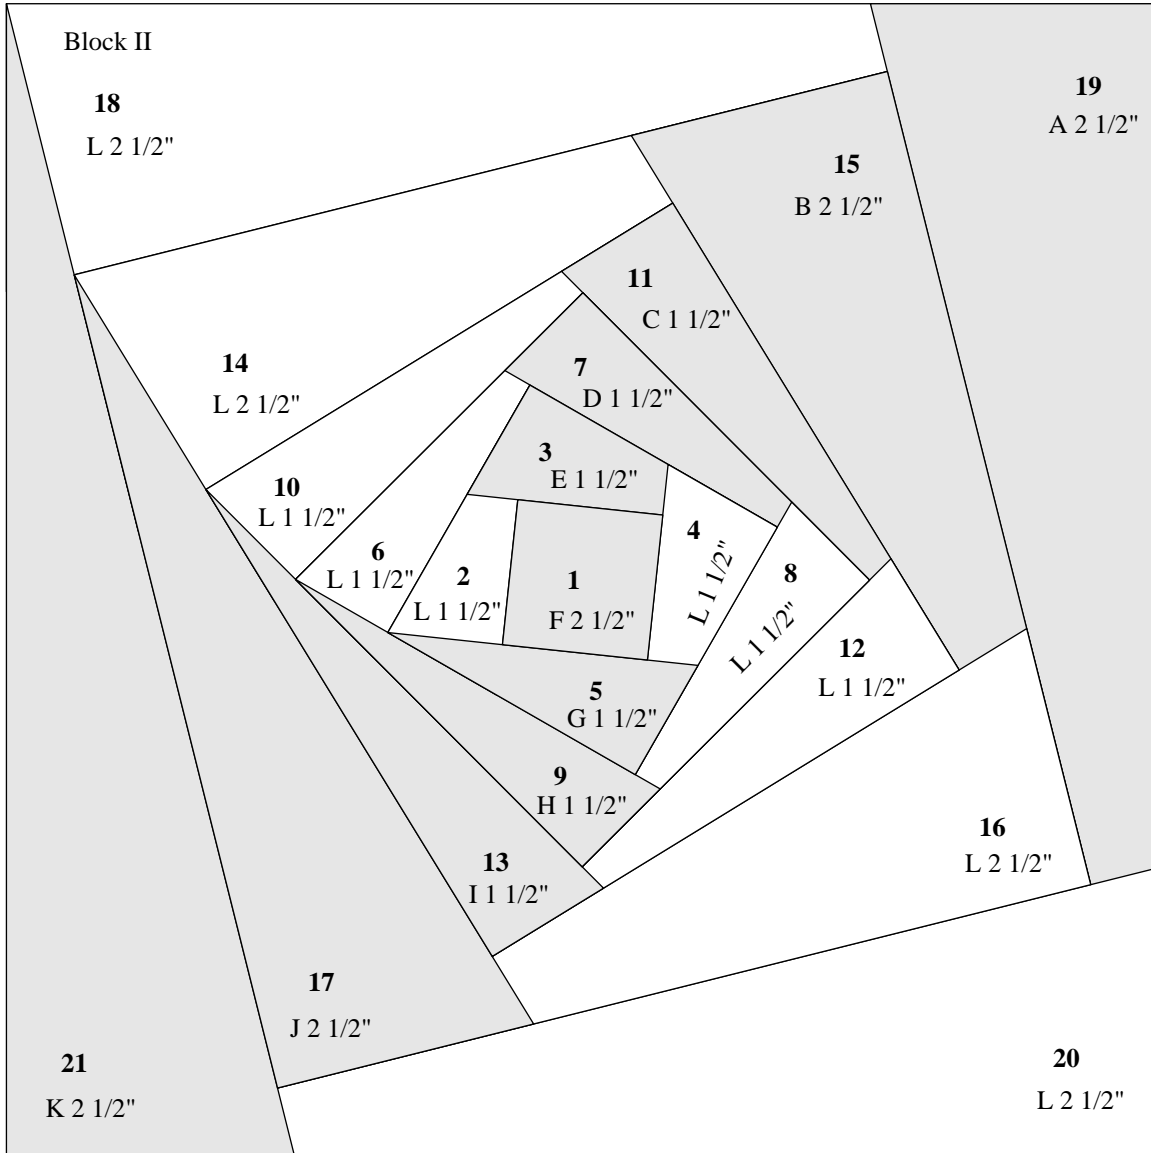

Foundation Masters

Reader has permission to photocopy these foundations for personal use.

Foundation guide's overall size: 6" x 6"

Foundation guide's overall size: 3" x 3"

Note: no seam allowance is included in foundations.

Foundation guide's overall size: 6" x 6"