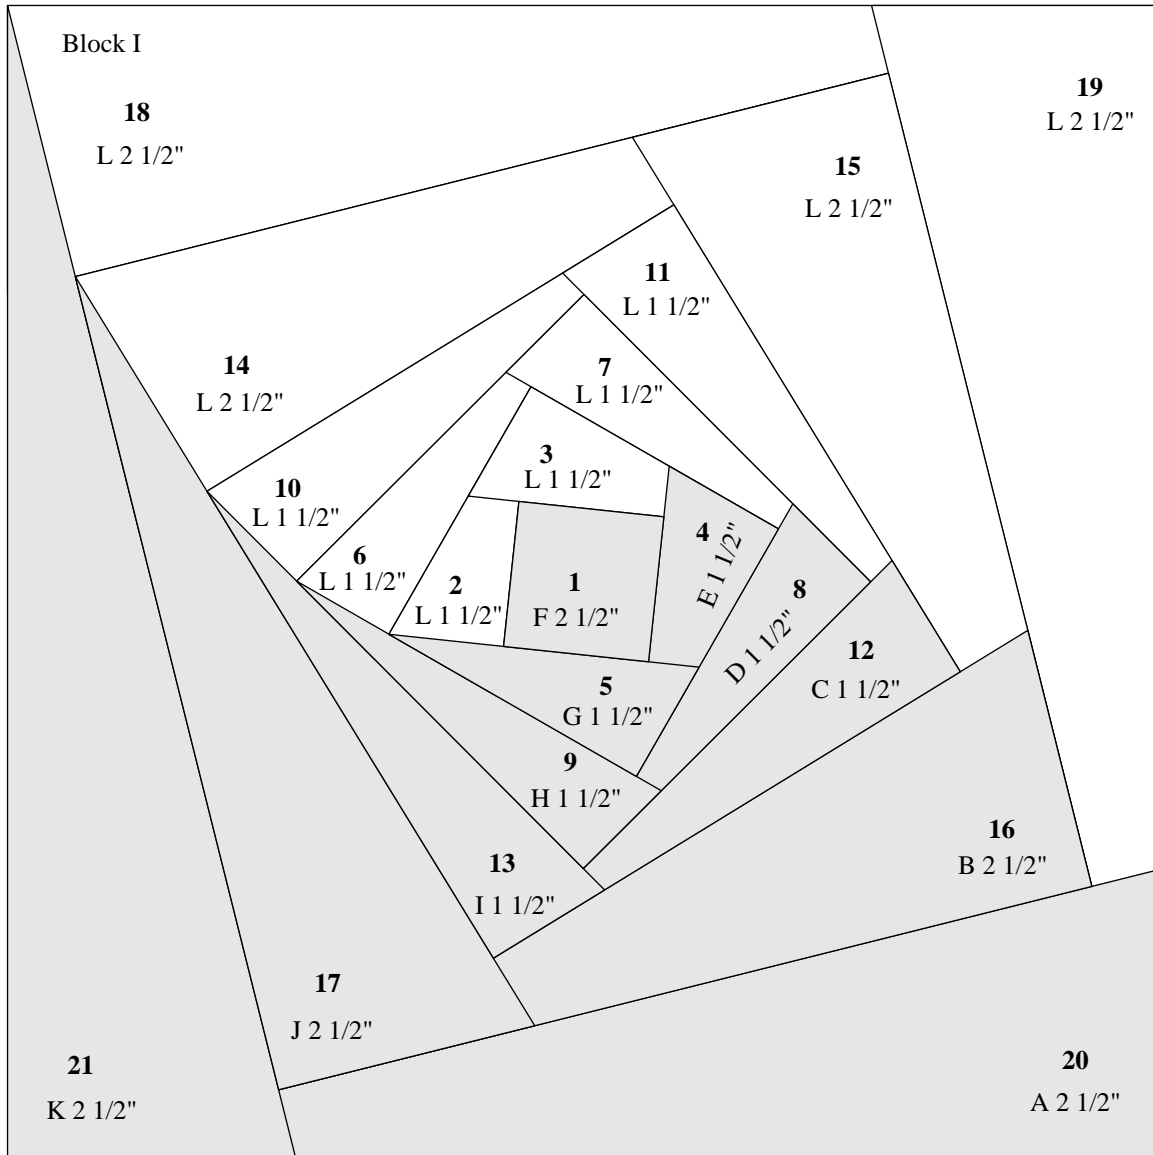

Foundation Masters

Reader has permission to photocopy these foundations for personal use.

Foundation guide's overall size: 6" x 6"

Foundation guide's overall size: 3" x 3"

Note: no seam allowance is included in foundations.

Foundation guide's overall size: 6" x 6"