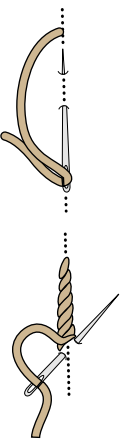

"United We Stand"
Appliqué Template and Quilting Motif

Template "Size Key" ... After printing, templates will be the correct size when both the horizontal and vertical line measures one inch.

United We Stand
Quilting Motif

United We Stand
Appliqué Template
Cut 4

Appliqué template diagram does not include seam allowance.
If desired, use same diagram for quilting design in corner squares of Sunrise Star block.

Alignment Line
Unwithered

Cut along this line

Embroidery Stitches Guide

Stem Stitch

Satin Stitch

Assemble Embroidery Diagrams

Cut along solid line on each "words" page, to make two "phrase" strips. Using alignment guides (broken lines), tape three top strips of paper together to complete phrase "United We Stand," and three bottom strips together to complete phrase "God Bless America." Use taped strips as embroidery diagrams for borders.

Alignment Line
God

Alignment Line

W
e

Cut along this line

Alignment Line

B
W
e
s
s

Storror

Alignment Line